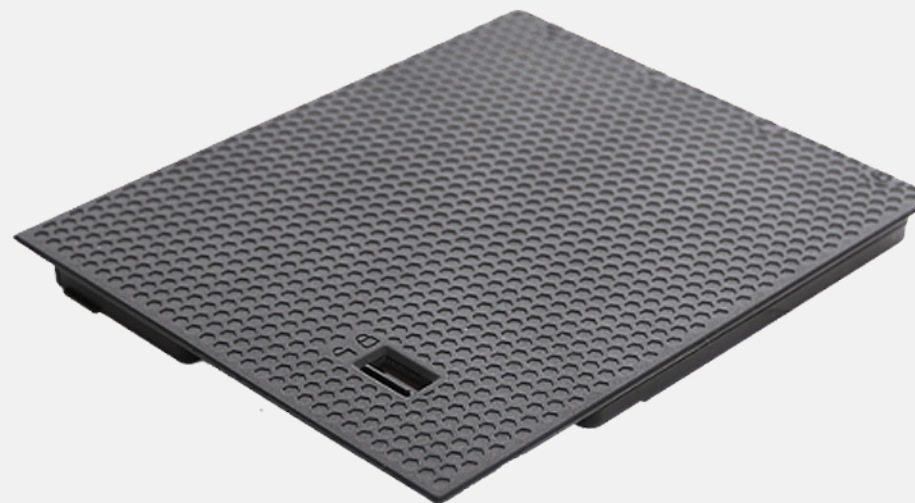

MAIN BATTERY

FEATURES & BENEFITS

The T800 Main Battery is designed to provide a main power source for the device when the AC adapter is not connected/charged. The battery icon at the back of the battery pack changes appearance to display the current state of the battery. When the battery is low, it alerts users to take action as a reminder to help maintain optimal battery performance.

Product Information

Battery Type : Lithium-ion
Capacity : 7.4V, 4100mAh (31.08 Wh)
Battery Pack Weight : 215g

SKU ID

GBM4X1