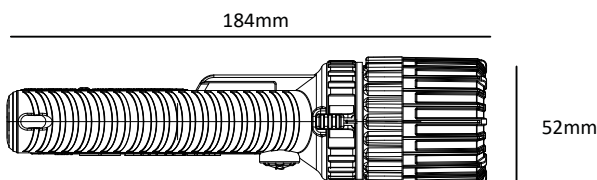

UL Certification

Class I DIV 1&2 Groups A B C D

Class II DIV 1&2 Groups E F G

Class III

Temp Code: T4 IP67

File Number E324236