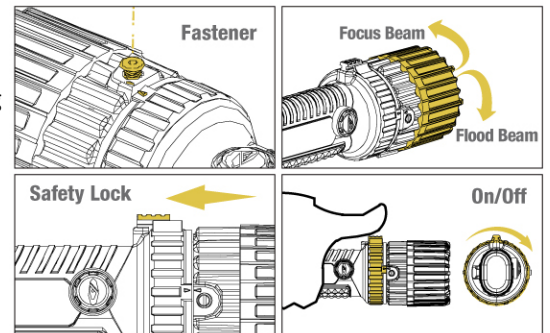

SAFATEX ZOOM

NightSearcher

ATEX LED 160 Lumen Zoom Flashlight. Zone 0 and mining approved.

KEY FEATURES AT A GLANCE:

- ATEX Approved to Zone 0 and for use in mines
- 160 lumen providing a 116 metre beam or 60 lumen with 72 metre beam
- CREE® XP-G2 High Output LED
- Rotate bezel for narrow to wide beam adjustment
- Spring loaded rotary on/off switch, also changes light output level
- Mechanical lock prevents accidental switching on
- Powered by 4 No. 1.5V AA batteries (not supplied)
- Runtime of 36 hours on minimum and 11 hours on maximum setting
- Battery compartment accessible only by use of a tool (supplied)
- Safety gas release valve
- Chemical and corrosion resistant, non conductive polycarbonate housing
- 184mm x 52mm. 143g net weight, 212g with batteries
- IP67 Rated

Clips are available for fitting the flashlight to hard hats and fire fighter helmets.

Certification and Standards

ATEX Certification

Ex: I M1 Ex ia I Ma

Ex: II 1G Ex ia IIC T4 Ga

DEMKO 15 ATEX 1476X

IECEX Certification

Mining: Ex ia I Ma

Gas: Ex ia IIC T4 Ga

IECEX UL 15.0046X

UL Certification

Class I DIV 1&2 Groups A B C D

Class II DIV 1&2 Groups E F G

Class III

Temp Code: T4 IP67

File Number E324236

The NightSearcher SAFATEX ZOOM is part of the NightSearcher SAFATEX ATEX portable range of LED lighting. It is UL, IECEx and ATEX certified as well as CE, RoHS and REACH accredited. It is approved for use in mines and certified to ATEX Zone 0 for gas.